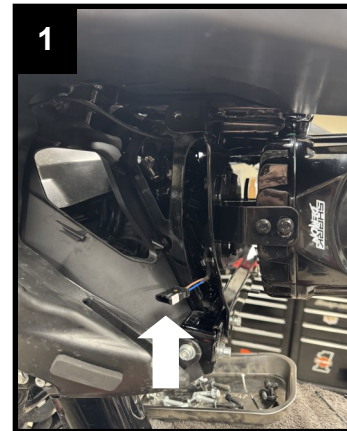

Part Numbers: SD-24-TSR

Package Contents:

- Shark Demon® Can Adapters (2)
- Instructions (1)

Fits: 2023-2025 Harley Davidson® CVO Road Glide (FLTRXSE), 2024-2025 Road Glide (FLTRX) and CVO Road Glide ST (FLTRXSTSE).

Note: This product applies only with the installation of SD2-23RG-WW or SD2-23RG-YW (sold separately) without front turn signals.

Installation:

1. Remove all necessary parts to disconnect the negative battery cable from the battery.
2. Refer to the Shark Demon® LED Headlight Installation Instructions for installation up to Step 12.
3. Connect the two Shark Demon® Can Adapters to each side of the turn signal harness from the Shark Demon® 2 LED Headlight Adapter Harness. Shown in **Figure 1**.